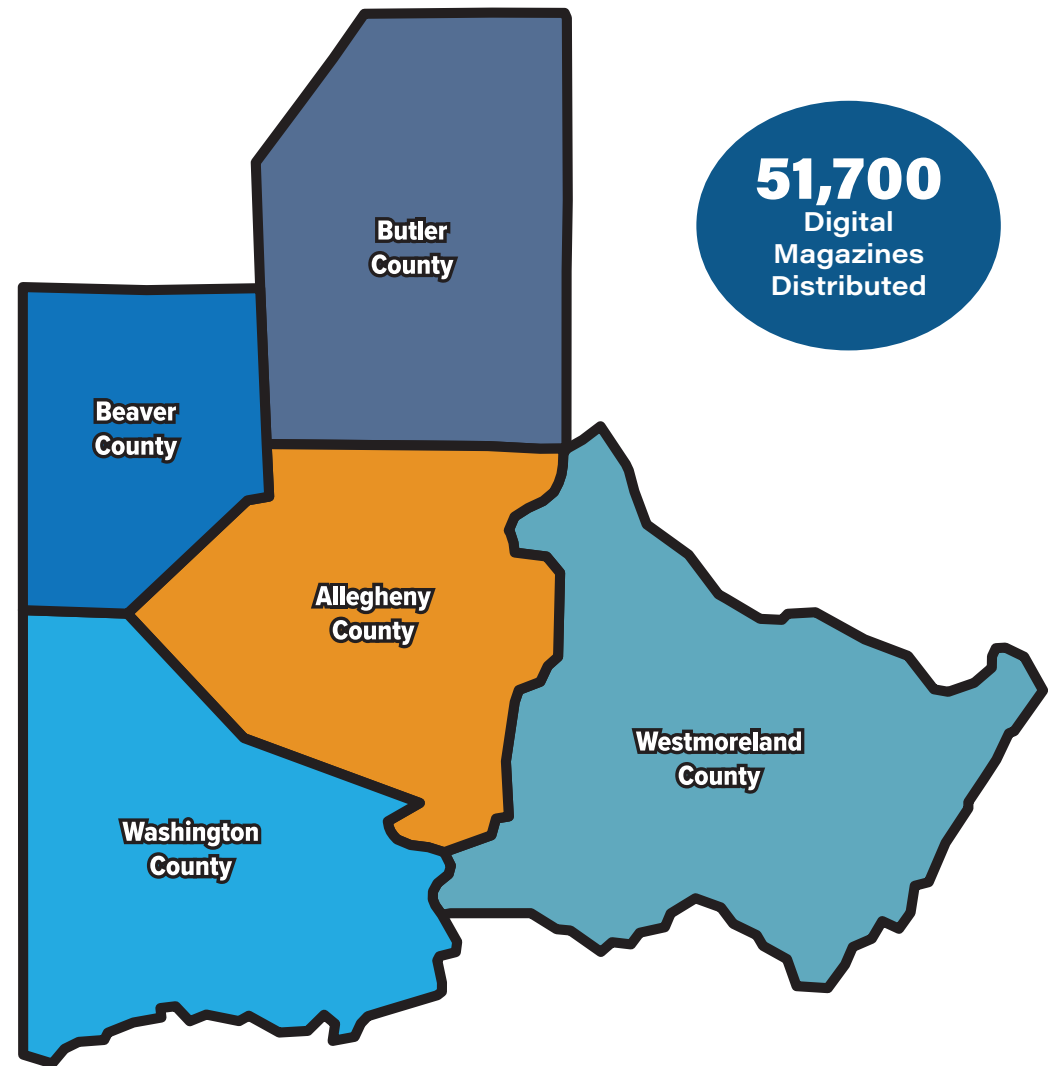

Magazine Reach

Pittsburgh Parent is the go-to resource for parents. Our magazine, website and social media outlets reach tens of thousands of affluent and educated moms and dads in Allegheny, Beaver, Butler, Washington and Westmoreland counties.

Magazine Audience

Targeted Email

- 100% Female
- 100% Children Ages 0-17
- 100% College Graduates
- 100% Homeowners
- Household Income 125,000+
- Home Value 500,000+
- Our Readers Use Ads in Pittsburgh Parent to Make Buying Decisions